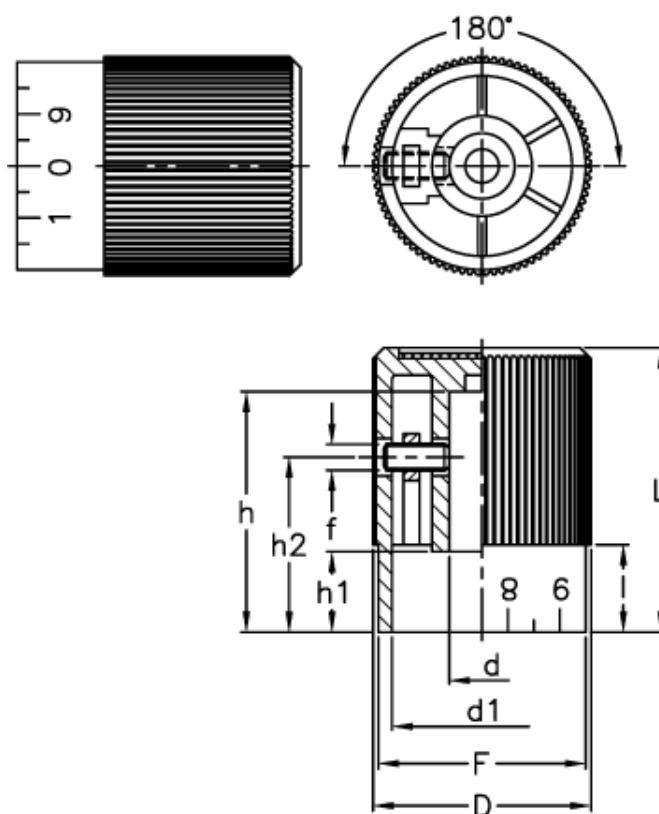

Data Sheet

Article number: 2306031321

Description: E+G Knurled grip knob w/graduation
IZP.40 N-12+GS-10/20

Measures

D	= 40	l	= 16
d1	= 33	L	= 52
d H8	= 12		
f	= M5		
F	= 38		
h	= 44		
h1	= 16		
h2	= 32		